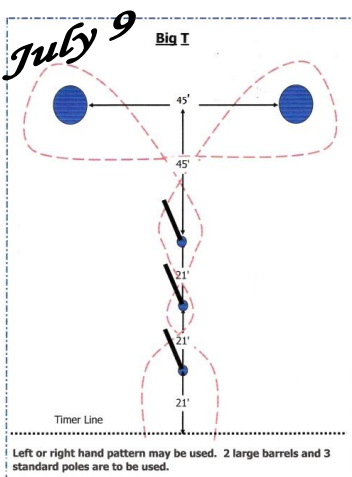

ESTREMADO ARENA 2011 Gymkhana Series Event Patterns

JACKPOT Event Patterns

Sample Payout for Jackpot for 36 riders @ \$7 = \$126 payout

"A" division payout	1 st - \$25.00 2 nd - \$22.00 3 rd - \$16.00
"B" division payout	1 st - \$25.00 2 nd - \$22.00 3 rd - \$16.00