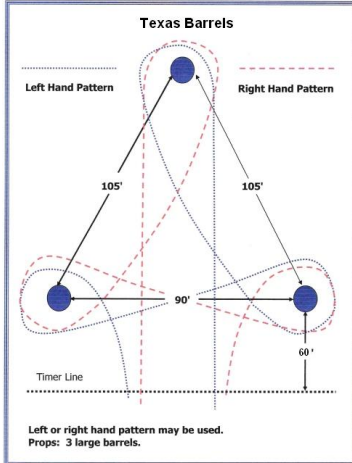

ESTREMADO ARENA 2011 Gymkhana Series Event Patterns

JACKPOT Event Patterns

Sample Payout for Jackpot for 36 riders @ \$7 = \$126 payout

"A" division payout	1 st - \$25.00 2 nd - \$22.00 3 rd - \$16.00
"B" division payout	1 st - \$25.00 2 nd - \$22.00 3 rd - \$16.00