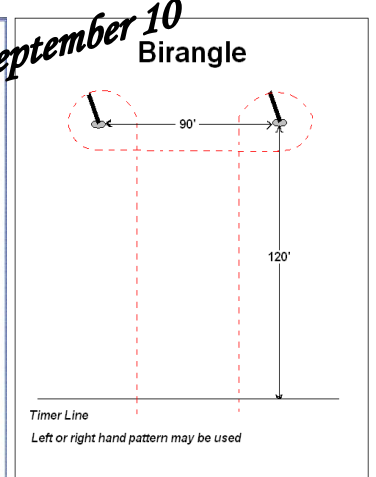

ESTREMADO ARENA 2011 Gymkhana Series Event Patterns

JACKPOT Event Patterns

Sample Payout for Jackpot for 36 riders @ \$7 = \$126 payout

"A" division payout	1 st - \$25.00 2 nd - \$22.00 3 rd - \$16.00
"B" division payout	1 st - \$25.00 2 nd - \$22.00 3 rd - \$16.00