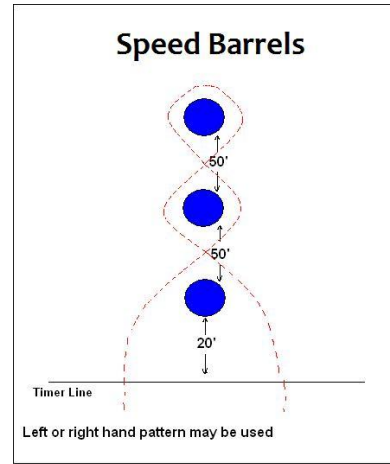

ESTREMADO ARENA 2011 Gymkhana Series Event Patterns

JACKPOT Event Patterns

Sample Payout for Jackpot for 36 riders @ \$7 = \$126 payout

"A" division payout	1 st - \$25.00 2 nd - \$22.00 3 rd - \$16.00
"B" division payout	1 st - \$25.00 2 nd - \$22.00 3 rd - \$16.00