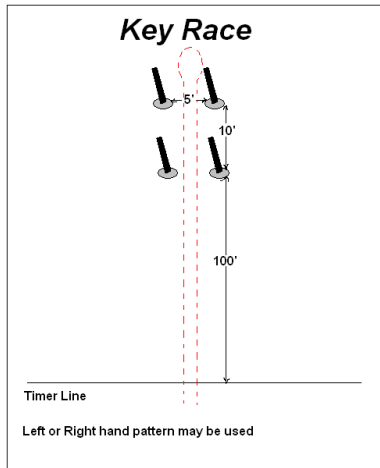

ESTREMADO ARENA 2011 Gymkhana Series Event Patterns

JACKPOT Event Patterns

Sample Payout for Jackpot for 36 riders @ \$7 = \$126 payout

"A" division payout	1 st - \$25.00 2 nd - \$22.00 3 rd - \$16.00
"B" division payout	1 st - \$25.00 2 nd - \$22.00 3 rd - \$16.00