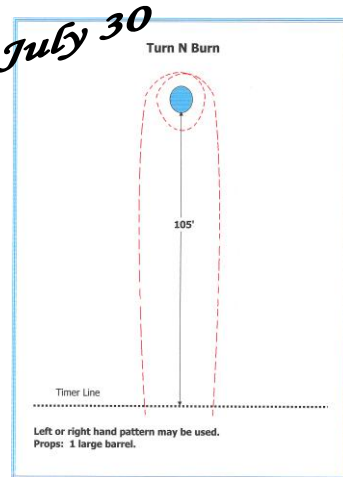

ESTREMADO ARENA 2011 Gymkhana Series Event Patterns

JACKPOT Event Patterns

Sample Payout for Jackpot for 36 riders @ \$7 = \$126 payout

"A" division payout	1 st - \$25.00 2 nd - \$22.00 3 rd - \$16.00
"B" division payout	1 st - \$25.00 2 nd - \$22.00 3 rd - \$16.00