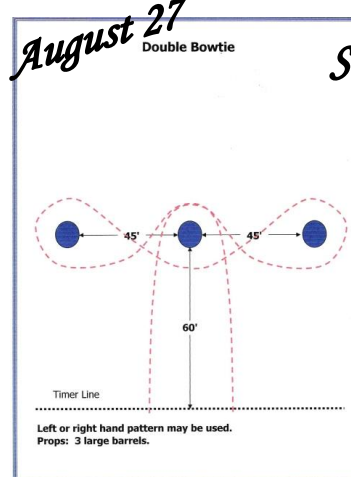

ESTREMADO ARENA 2011 Gymkhana Series Event Patterns

JACKPOT Event Patterns

Sample Payout for Jackpot for 36 riders @ \$7 = \$126 payout

"A" division payout	1 st - \$25.00 2 nd - \$22.00 3 rd - \$16.00
"B" division payout	1 st - \$25.00 2 nd - \$22.00 3 rd - \$16.00