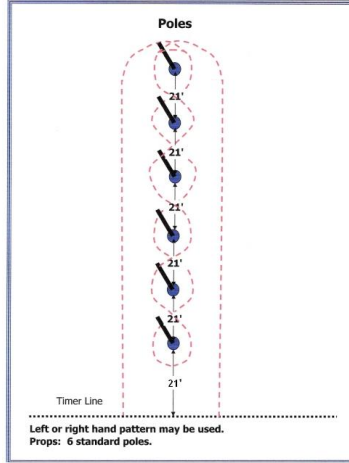

ESTREMADO ARENA 2011 Gymkhana Series Event Patterns

JACKPOT Event Patterns

Sample Payout for Jackpot for 36 riders @ \$7 = \$126 payout

"A" division payout	1 st - \$25.00 2 nd - \$22.00 3 rd - \$16.00
"B" division payout	1 st - \$25.00 2 nd - \$22.00 3 rd - \$16.00