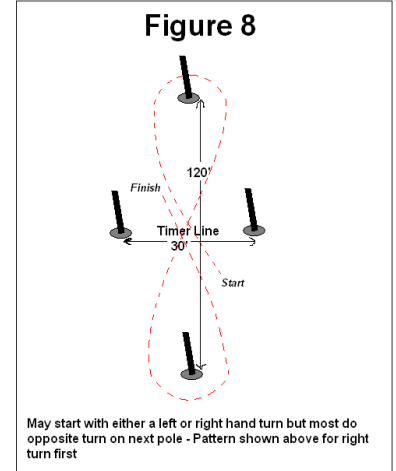

ESTREMADO ARENA 2011 Gymkhana Series Event Patterns

JACKPOT Event Patterns

Sample Payout for Jackpot for 36 riders @ \$7 = \$126 payout

"A" division payout	1 st - \$25.00 2 nd - \$22.00 3 rd - \$16.00
"B" division payout	1 st - \$25.00 2 nd - \$22.00 3 rd - \$16.00